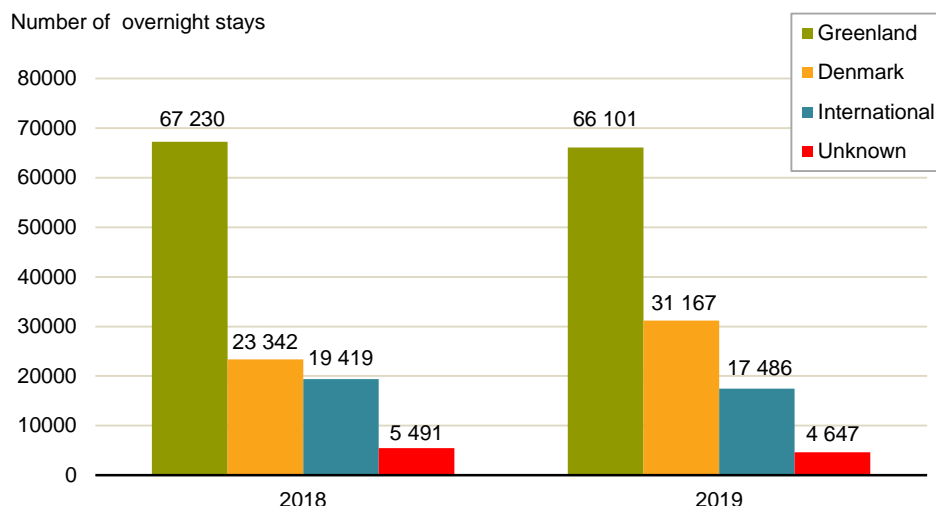

Figure 2. Number of overnight stays, 1st half-year 2018-2019

Source: Statistics Greenland – see the figures in the Stat bank: www.stat.gl/TUEHOT

Table 2. Number of overnight stays, 1st half-year 2018-2019

	2018	2019	% variation
Greenland	67,230	66,101	-1.7
Denmark	23,342	31,167	33.5
International	19,419	17,486	-10.0
Unknown	5,491	4,647	-15.4
Total	115,482	119,401	3.4

Source: Statistics Greenland – see the figures in the Stat bank: www.stat.gl/TUEHOT

Number of guests in the first six months of 2019

The number of overnight guests increases by 9.7 pct. as compare with the first semester of 2018. Qeqqata Kommunia saw a 26.3 pct. increase, where the number of guests grew from, 10,453 in 2018 to 13,197 in 2019.