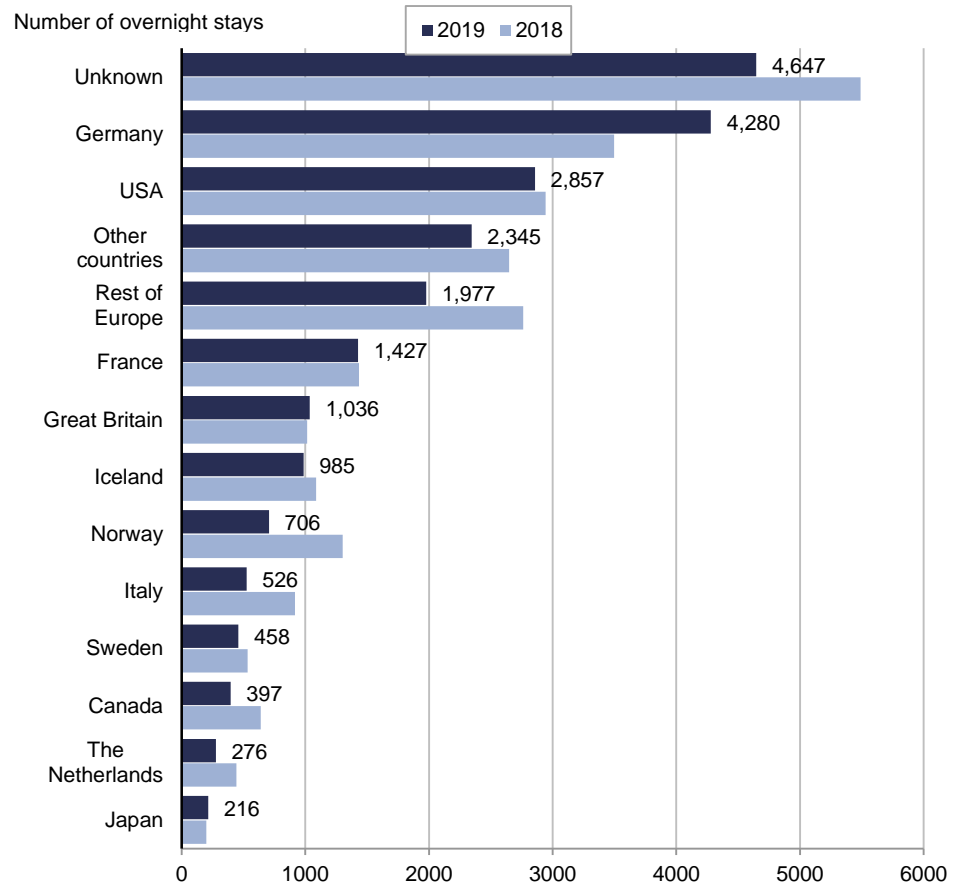

Figure 5. Number of overnight stays among the guests from international destinations, 1st half-year 2018-2019

Source: Statistics Greenland – see the figures in the Stat bank: www.stat.gl/TUEHOT

Remarks

Statistics Greenland receives data from most of the accommodations in Greenland, and for the biggest hotels. The figures are preliminary and they might change when Statistics Greenland receive missing reports or corrections.

Small corrections have been made in the 2017 – definitions of the “Unknown” and “Other countries” categories, as compared to earlier years. In previous data releases, guests with unknown residency are included in “Other countries”.

As of 2017, the “Unknown” category is used for guests with unknown residency.

Due to reports late arrival, there are approx. 2.70 pct. of the guests and 2.72 pct. of the overnights estimated based on figures for the same period 2018.