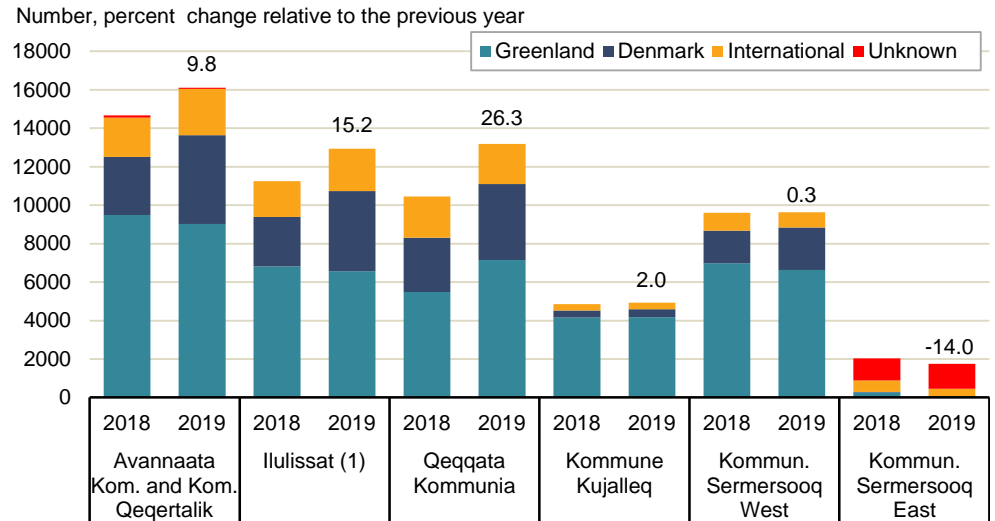

Overnight stays in the first six months of 2019

The number of overnight stays saw a 3.4 pct. increase as compared with the first six months of 2019, where the number of overnight stays grew from 115,482 in 2018 to 119,401 in 2019. *Ilulissat* saw a 14.3 pct. increase, where the number of overnights results on 33.671 overnight stays.

Figure 4. Number of overnight stays by region, 1st half-year 2018-2019

Source: Statistics Greenland – see the figures in the Stat bank: www.stat.gl/TUEHOT

(1) Ilulissat is counted as part of Avannaata Kommunia.

International: includes guest resident in foreign countries.

Among the international guests, the largest increase occurred under the resident guests from *Germany*, which ended at 4,280 overnight stays.