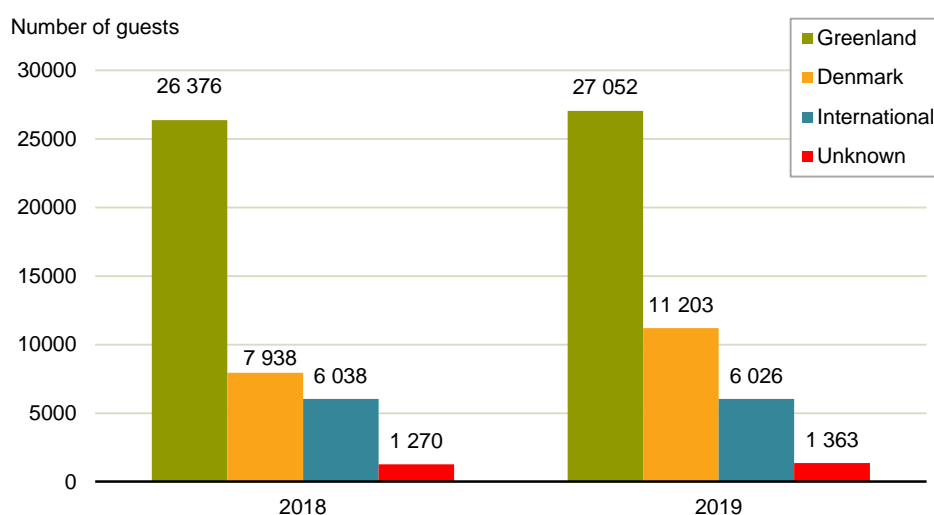

Hotels guests and overnight stays in the first six months of 2019

Overview

In the first six months of 2019, there were 45,644 guests and 119,401 overnight stays at 49 hostels and other tourist accommodations in Greenland, which saw a 9.7 pct. and a 3.4 pct., increase respectively as compare to the same period the last year.

The average number of overnight stays per guest has decrease from 2.8 days in 2018 to 2.6 in 2019 at the same period.

The largest increase has occurred among resident guests from *Denmark*.

Figure 1. Number of guests, 1st half-year 2018-2019