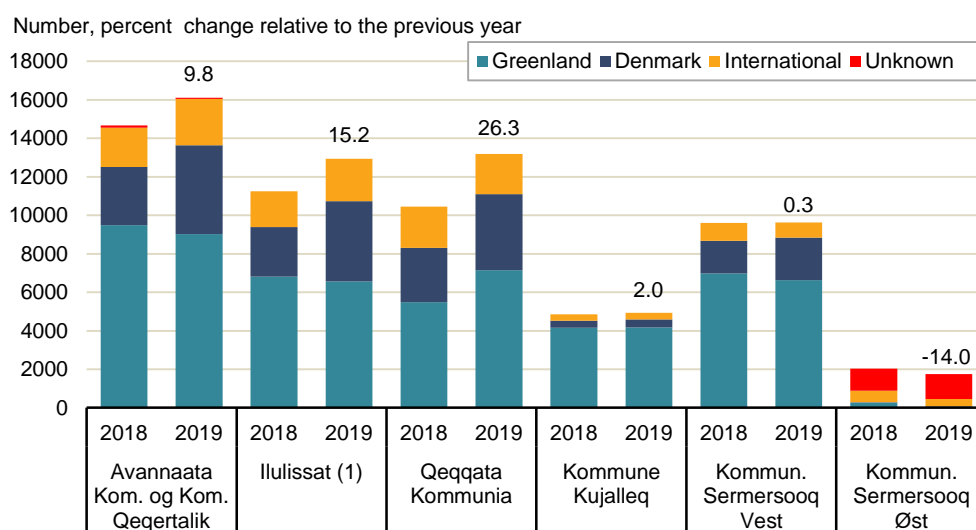

Figure 3. Number of guest by region, 1st half-year 2018-2019

Source: Statistics Greenland – see the figures in the Stat bank: www.stat.gl/TUEHOT

(1) Ilulissat is counted as part of Avannaata Kommunia.

International: includes guest resident in foreign countries.